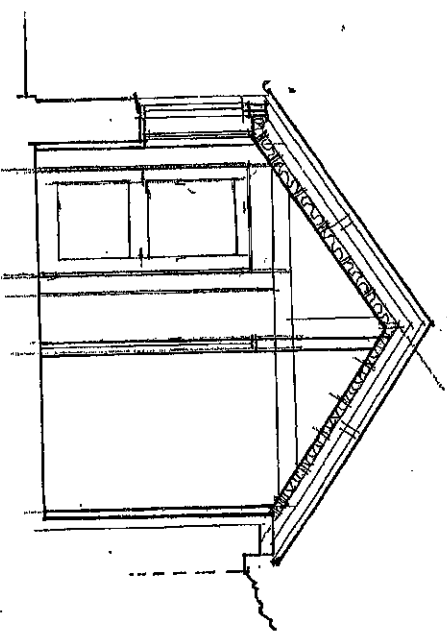

FLOOR PLAN

SECTION 2

Planning and Regeneration
 20 May 2009

BC 11

	
Bude Station Town Council The Parkhouse Centre Ergue-Gaberic Way Bude EX23 8LD	
Tel: 01288 359576 www.bude-station.gov.uk	
Former Museum Building at The Lower Wharf, Bude Conversion Work to Provide Workspace Units & Museum Store Floor Plan of Work Units (REV A) BUILDING 2 (EES)	
Drawn By: RH	Scale: 1:50
DWG 002 September 2009	